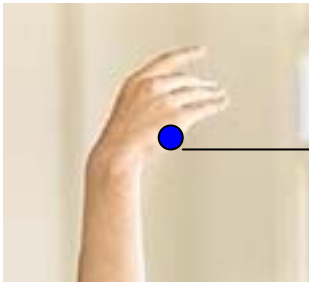

EFT Tapping Points

KC Point

Top of Head

EB (Eyebrow Point)

SE (Side of the Eye)

UE (Under the Eye)

UN (Under the Nose)

UC (Under the Chin)

CB (Collarbone)

UA (Under Arm)